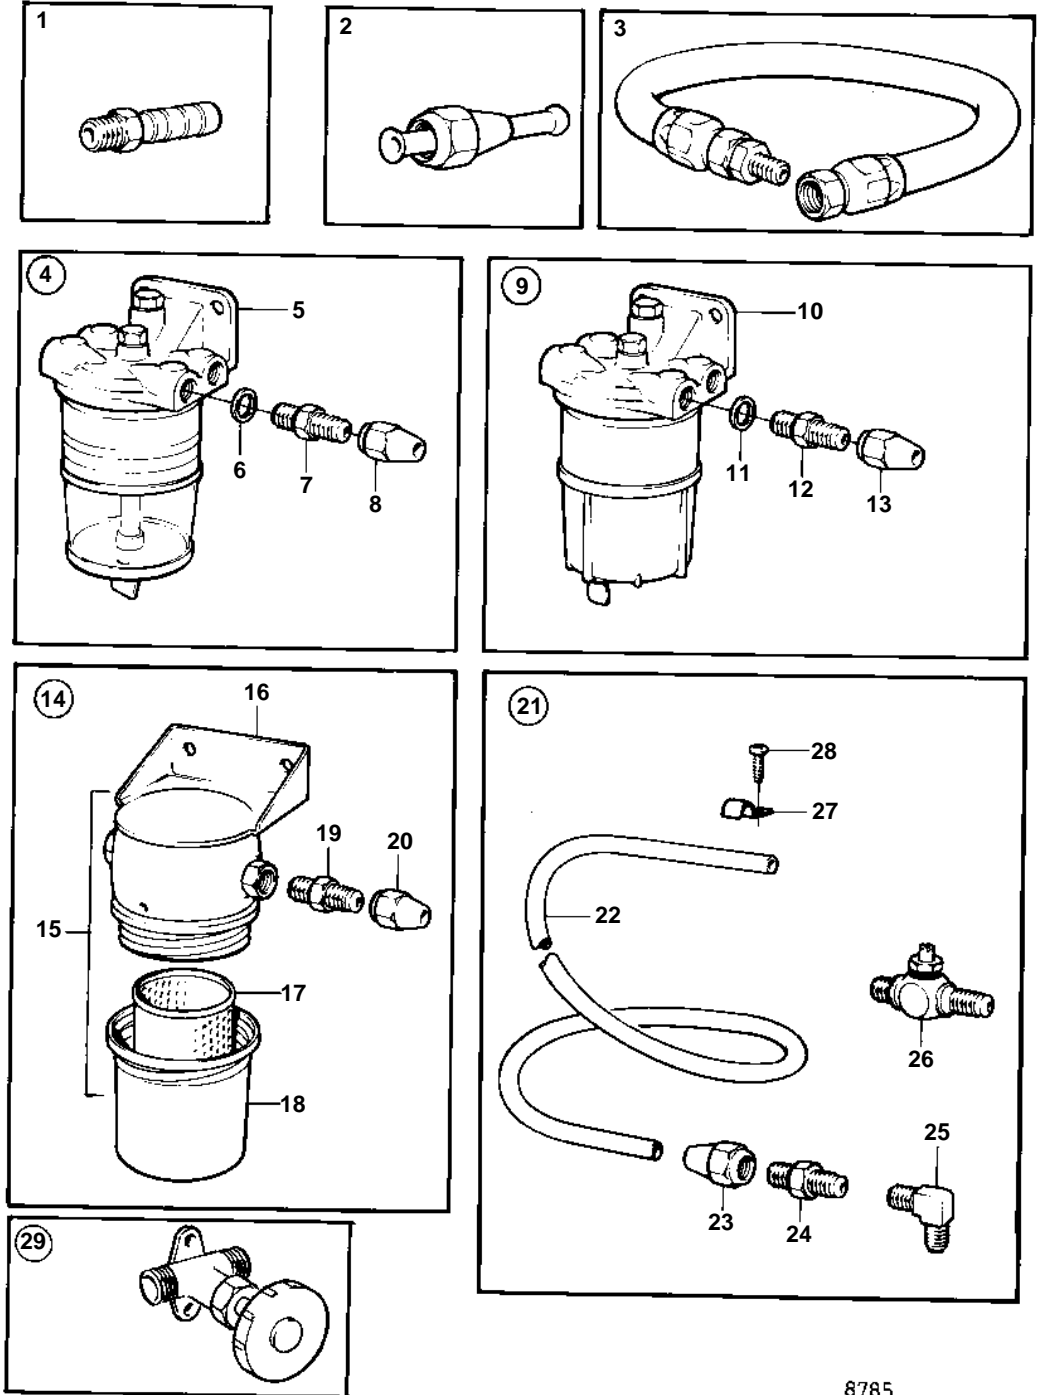

COMMON

8785

COMMON

REF	PART NO.	QTY	DESCRIPTION	SEE SEC.	NOTES
1	855117	1	Nipple		1/8"-27 NPTF
	855207	1	Nipple		1/4"-18 NPTF
2	829744	1	Hose connection		5/16"
	855129	1	Connector		5/16"
3	1141555	1	Fuel hose		
	1141554	1	Fuel hose		
	1140062		Copper tube		
4	845109	1	Fuel filter kit		5/16", 3/8"
			Bulletin 50-03	50-03-EN	Extra Fuel/Water Separators, D2010, D22
5	821094	1	• Fuel strainer		
			• Bulletin 50-03	50-03-EN	Extra Fuel/Water Separators, D2010, D22
6	18817	2	• Gasket		
7	191397	2	• Nipple		5/16"
	941438	2	• Nipple		3/8"
8	954322	2	• Cap nut		5/16"
	954323	2	• Cap nut		3/8"
9	833972	1	Water separator		5/16", 3/8"
10	833971	1	• Water separator		
11	957176	2	• Gasket		
12	191397	2	• Nipple		5/16"
	941438	2	• Nipple		3/8"
13	954322	2	• Cap nut		5/16"
	954323	2	• Cap nut		3/8"
14	841071	1	Filter		REPL BY 855952
15	841054	1	• Fuel filter		
16		1	• • HOUSING		
17	841162	1	• • Filter		
18		1	• • COVER		
19	190962	2	• Nipple		5/16"
	954337	2	• Nipple		3/8"
20	954322	2	• Cap nut		5/16"
	954323	2	• Cap nut		3/8"
21	827912	1	Fuel line		5/16"
22	943847	1	• Tube		5/16", L=5000MM
23	954322	3	• Cap nut		
24	954336	2	• Nipple		
25	954343	1	• Elbow nipple		
26	824599	1	• Tap		
27	951189	15	• Clamp		
28	955139	15	• Screw		
29	838418	X	Fuel valve		